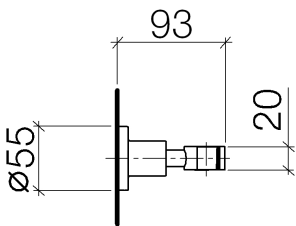

Bathtub - Tara.

Wall bracket - polished chrome

Article number: 28 050 892-00

- Flange diameter 2-1/8"

polished chrome

## Dimensional drawing

All dimensions in mm / inch = mm x 0,0394

Bathtub - Tara.

Wall bracket - polished chrome

Article number: 28 050 892-00

Bathtub - Tara.  
Wall bracket - polished chrome  
Article number: 28 050 892-00