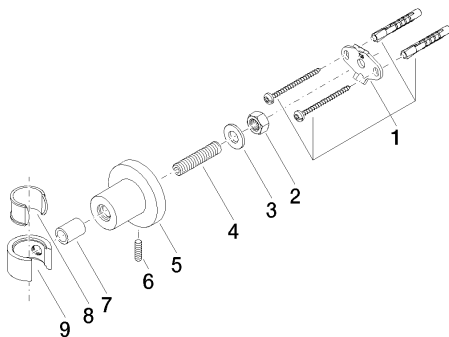

Bathtub - Tara.
Wall bracket - polished chrome
Article number: 28 050 892-00

Other surface finishes

More custom finish options are available via special production (xTra Service). Please see our finish matrix for availability and pricing or contact a Dornbracht representative.

Spare parts list

Number	Item Number	Designation	Number of units